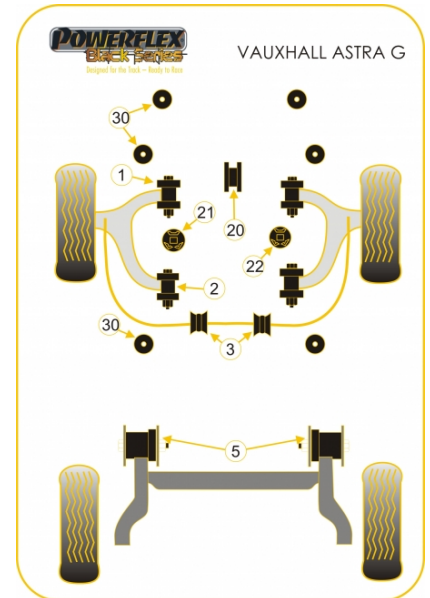

#### Notes

- PFF80-810 is an insert for the original mount, it is not a full replacement bush. It is designed to fit OE part number 90575190 as fitted to the Z20LET Turbo 16v and Z22SE 16v engines. It will not fit vehicles fitted with automatic transmission. If fitting to any other engine, please check that our bush and the voiding on the original bush match.
- PFF80-1321 Fits SRi/GSi models with 2.0 turbo petrol engines, engine codes Z20LET.
- PFF80-1322 fits 1.7 and 2.0 diesel turbo models only.
- PFF80-1323 fits 2.0 turbo engine Z20LET including SRi/GSi and 2.2 litre petrol engine Z22SE only.
- PFF80-1321, PFF80-1322 & PFF80-1323 are inserts which fit into the voids on the original mount. It is not a full replacement bush.

#### FRONT WISHBONE FRONT BUSH

Qty Per Car **2**

Diagram Ref. **1**

Part No. **PFF80-801BLK**

#### FRONT ANTI ROLL BAR MOUNTING BUSH 18MM

Qty Per Car **2**

Diagram Ref. **3**

Part No. **PFF80-1003-18BLK**

#### FRONT ANTI ROLL BAR MOUNTING BUSH 22MM

Qty Per Car **2**

Diagram Ref. **3**

Part No. **PFF80-303-22BLK**