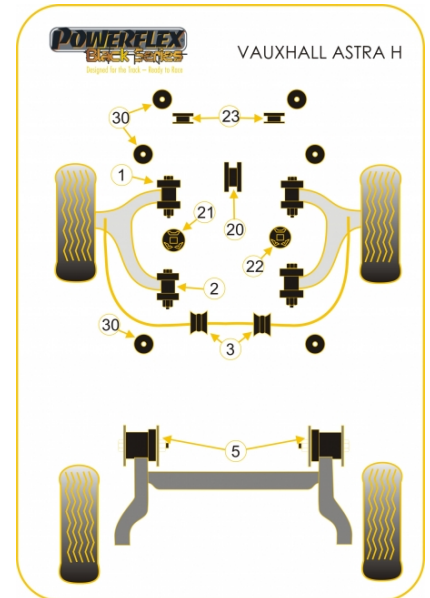

ASTRA MK5 - ASTRA H (2004-2010)

PRICING INFORMATION

The prices shown on our website are per bush.

To get the total pack price you will need to multiple this price by the number of bushes per vehicle.

Bush Price x Qty Per Car = Pack Price

Notes

- Use PFF80-1203 to replace original 2 piece bush
- PFF80-1320 and PFF80-1321 fit 2.0L engine types Z20LEL, R & H including VXR
- PFF80-1322 fits 1.7, 1.9 and 2.0 diesel turbo models only.
- PFF80-1323 fits 2.0 turbo engine types Z20LEL, R & H including VXR and 2.2 litre petrol engine Z22YH only.
- PFF80-1324 fits 1.9 diesel models only.
- PFF80-1320, PFF80-1321, PFF80-1322, PFF80-1323 & PFF80-1324 are inserts which fit into the voids on the original mount. It is not a full replacement bush.

In addition to the Black Series parts listed please check the Road Series website for other bushes suitable for this car such as engine or transmission mountings.

POWERALIGN CAMBER BOLT KIT (12MM)

Qty Per Car **1**

Diagram Ref.

Part No. **PFA100-12**

FRONT WISHBONE FRONT BUSH

Qty Per Car **2**

Diagram Ref. **1**

Part No. **PFF80-801BLK**

FRONT WISHBONE REAR BUSH

Qty Per Car **2**

Diagram Ref. **2**

Part No. **PFF80-802BLK**

FRONT ANTI ROLL BAR MOUNTING BUSH 21MM (2 PIECE)

Qty Per Car **2**

Diagram Ref. **3**

Part No. **PFF80-1203-21BLK**

FRONT ANTI ROLL BAR MOUNTING BUSH 24MM (2 PIECE)

Qty Per Car **2**

Diagram Ref. **3**

Part No. **PFF80-1203-24BLK**

FRONT ANTI ROLL BAR MOUNTING BUSH 25MM (2 PIECE)

Qty Per Car **2**

Diagram Ref. **3**

Part No. **PFF80-1203-25BLK**

FRONT ANTI ROLL BAR BUSH 21MM (1 PIECE)

Qty Per Car **2**

Diagram Ref. **3**

Part No. **PFF80-1303-21BLK**