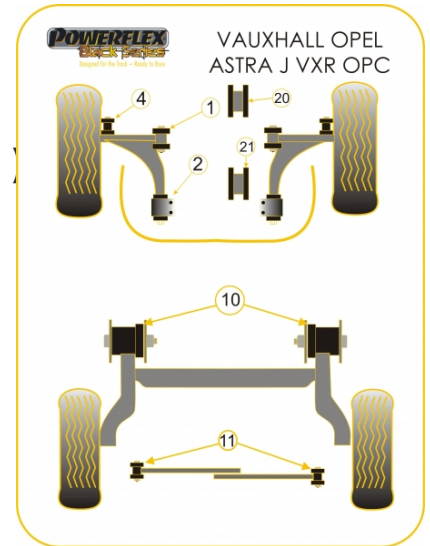

Bush Price x Qty Per Car = Pack Price

Notes

- Bushes fit GTC, VXR and OPC models only.
- PFF80-1420 & PFF80-1421 fit VXR & OPC models only.

In addition to the Black Series parts listed please check the Road Series website for other bushes suitable for this car such as engine or transmission mountings.

FRONT ARM FRONT BUSH

Qty Per Car **2**

Diagram Ref. **1**

Part No. **PFF80-1401BLK**

FRONT ARM REAR BUSH

Qty Per Car **2**

Diagram Ref. **2**

Part No. **PFF80-1402BLK**

HYPER STRUT TO LOWER ARM FRONT BUSH

Qty Per Car **2**

Diagram Ref. **4**

Part No. **PFF80-1404BLK**

POWERALIGN CAMBER BOLT KIT (12MM)

Qty Per Car **1**

Diagram Ref.

Part No. **PFA100-12**

REAR BEAM MOUNTING BUSH

Qty Per Car **2**

Diagram Ref. **10**

Part No. **PFR80-1410BLK**

REAR PANHARD ROD OUTER BUSH

Qty Per Car **2**

Diagram Ref. **11**

Part No. **PFR80-1411BLK**