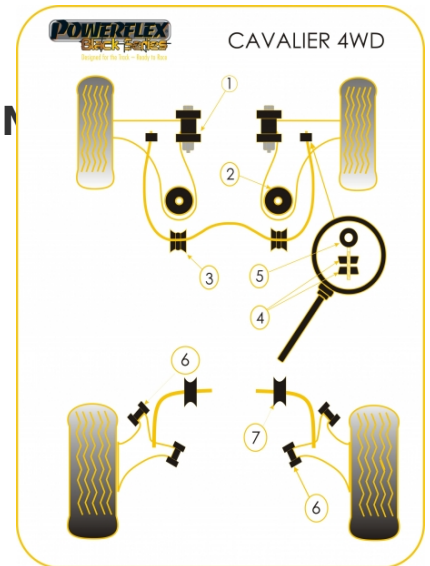

Bush Price x Qty Per Car = Pack Price

Notes

- Cavalier GSI Has The Same Independent Rear Suspension Set-Up As 4x4 Models
- PFR80-440MLK are eccentric bushes which allow for geometry adjustment of the rear trailing arms on lowered vehicles. If you require this option you will need to purchase 2 x PFR80-440's and 2 x PFR80-440MLK's.
- If you do not require geometry adjustment of the rear trailing arms, then you would need to purchase 4 x PFR80-440's.
- Please Check Catalogue Page For Information Regarding Front and Rear Roll Bar Mounts

In addition to the Black Series parts listed please check the Road Series website for other bushes suitable for this car such as engine or transmission mountings.

REAR TRAILING ARM BUSH

Qty Per Car **2**

Diagram Ref. **6**

Part No. **PFR80-440BLK**

REAR ANTI ROLL BAR MOUNT (INNER) 15MM

Qty Per Car **2**

Diagram Ref. **7**

Part No. **PFR80-415-15BLK**

FRONT WISHBONE INNER BUSH (FRONT)

Qty Per Car **2**

Diagram Ref. **1**

Part No. **PFF80-401BLK**

FRONT WISHBONE INNER BUSH (REAR)

Qty Per Car **2**

Diagram Ref. **2**

Part No. **PFF80-402BLK**

FRONT ANTI ROLL BAR MOUNT 20MM

Qty Per Car **2**