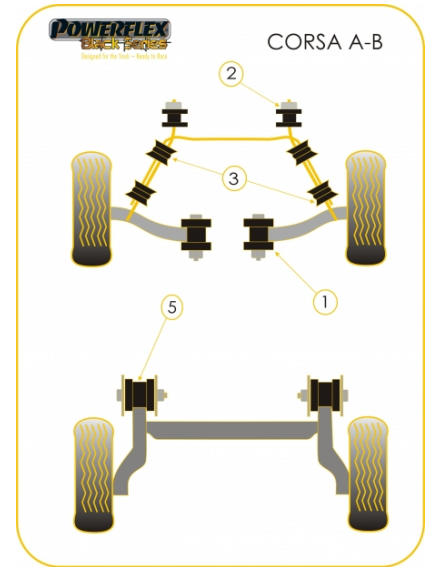

#### Notes

- Lower powered models tend to have the 16mm Anti-roll bar bush option.
- The 20mm option is usually suited to performance variants.

*In addition to the Black Series parts listed please check the Road Series website for other bushes suitable for this car such as engine or transmission mountings.*

### POWERALIGN CAMBER BOLT KIT (12MM)

Qty Per Car **1**

Diagram Ref.

Part No. **PFA100-12**

### FRONT WISHBONE INNER BUSH (FRONT)

Qty Per Car **2**

Diagram Ref. **1**

Part No. **PFF80-101BLK**

### BUMP STOP KIT

Qty Per Car **1**

Diagram Ref.

Part No. **BS2002K**