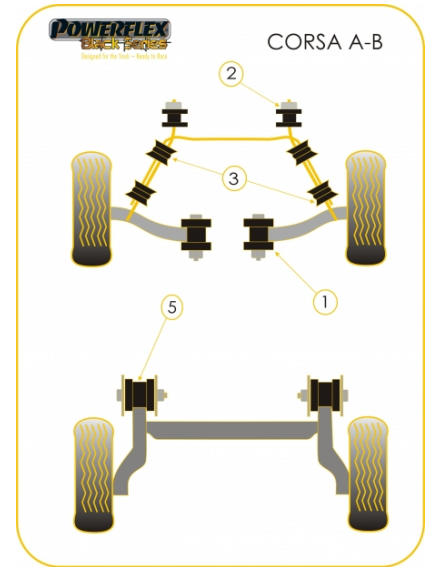

Notes:

- PFF80-203 fits 34mm diameter bracket – suitable for earlier models with chassis numbers up to V3023597 for all pre 1997 Corsa B's and including 1997

In addition to the Black Series parts listed please check the Road Series website for other bushes suitable for this car such as engine or transmission mountings.

POWERALIGN CAMBER BOLT KIT (12MM)

Qty Per Car **1**

Diagram Ref.

Part No. **PFA100-12**

FRONT WISHBONE INNER BUSH

Qty Per Car **2**

Diagram Ref. **1**

Part No. **PFF80-201BLK**

FRONT TIE BAR TO CHASSIS

Qty Per Car **2**

Diagram Ref. **2**

Part No. **PFF80-203BLK**

FRONT ANTI ROLL BAR MOUNTS

Qty Per Car **4**

Diagram Ref. **3**

Part No. **PFF80-205BLK**

REAR BEAM MOUNTING BUSH

Qty Per Car **2**

Diagram Ref. **5**

Part No. **PFR80-112BLK**

BUMP STOP KIT

Qty Per Car **1**

Diagram Ref.

Part No. **BS2002K**