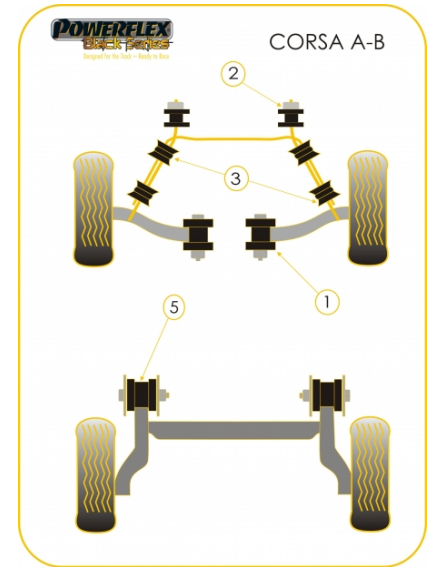

#### Notes:

- PFF80-204 fits the 58mm diameter bracket - suitable for later models with chassis numbers V3023598 onwards for all post 1997 Corsa B's

In addition to the Black Series parts listed please check the Road Series website for other bushes suitable for this car such as engine or transmission mountings.

### POWERALIGN CAMBER BOLT KIT (12MM)

Qty Per Car **1**

Diagram Ref.

Part No. **PFA100-12**

### FRONT WISHBONE INNER BUSH

Qty Per Car **2**

Diagram Ref. **1**

Part No. **PFF80-201BLK**

## BUMP STOP KIT

Qty Per Car **1**

Diagram Ref.

Part No. **BS2002K**

---