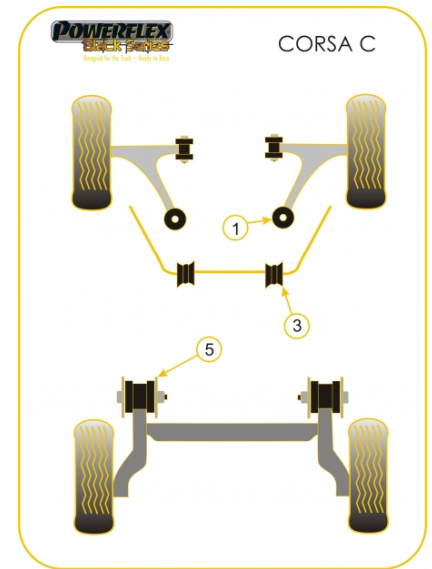

In addition to the Black Series parts listed please check the Road Series website for other bushes suitable for this car such as engine or transmission mountings.

POWERALIGN CAMBER BOLT KIT (12MM)

Qty Per Car **1**

Diagram Ref.

Part No. **PFA100-12**

FRONT WISHBONE REAR BUSH

Qty Per Car **2**

Diagram Ref. **1**

Part No. **PFF80-1001BLK**

FRONT WISHBONE FRONT BUSH

Qty Per Car **2**

Diagram Ref. **2**

Part No. **PFF80-1002BLK**

FRONT ANTI ROLL BAR BUSH 17MM

Qty Per Car **2**

Diagram Ref. **3**

Part No. **PFF80-1003-17BLK**

FRONT ANTI ROLL BAR BUSH 18MM

Qty Per Car **2**

Diagram Ref. **3**

Part No. **PFF80-1003-18BLK**

REAR BEAM MOUNTING BUSH

Qty Per Car **2**

Diagram Ref. **5**

Part No. **PFR80-1005BLK**

UNIVERSAL EXHAUST MOUNT

Qty Per Car **1**