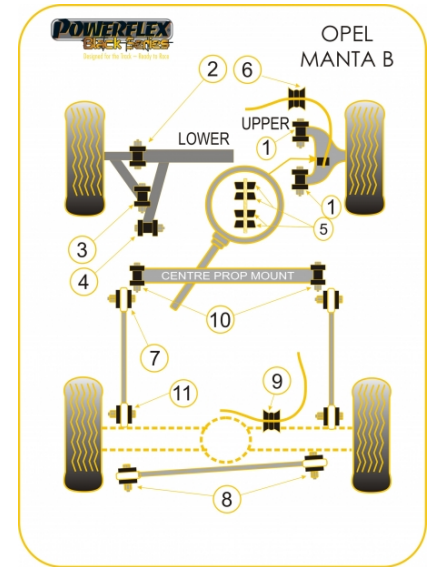

MANTA B (1982-1988)

PRICING INFORMATION

The prices shown on our website are per bush.

To get the total pack price you will need to multiple this price by the number of bushes per vehicle.

Bush Price x Qty Per Car = Pack Price

In addition to the Black Series parts listed please check the Road Series website for other bushes suitable for this car such as engine or transmission mountings.

FRONT UPPER WISHBONE BUSH

Qty Per Car 4

Diagram Ref. 1

Part No. **PFF80-601BLK**

FRONT LOWER WISHBONE FRONT BUSH

Qty Per Car 2

Diagram Ref. 2

Part No. **PFF80-602BLK**

FRONT LOWER REAR BUSH

Qty Per Car 2

Diagram Ref. 3

Part No. **PFF80-603BLK**

FRONT SUBFRAME REAR MOUNTING BUSH

Qty Per Car 2

Diagram Ref. 4

Part No. **PFF80-604BLK**

FRONT OUTER ROLL BAR MOUNT

Qty Per Car 2

Diagram Ref. 5

Part No. **PFF80-605BLK**

FRONT ANTI ROLL BAR MOUNTING BUSH 20MM

Qty Per Car 2

Diagram Ref. 6

Part No. **PFF80-303-20BLK**

FRONT ANTI ROLL BAR MOUNTING BUSH 22MM

Qty Per Car 2

Diagram Ref. 6

Part No. **PFF80-303-22BLK**

REAR TIE BAR TO CHASSIS BUSH

Qty Per Car 2

Diagram Ref. 7

Part No. **PFR80-607BLK**