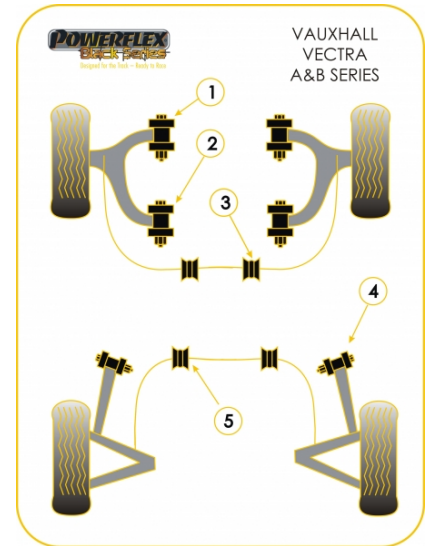

VECTRA B (1995 - 2002)

PRICING INFORMATION

The prices shown on our website are per bush.

To get the total pack price you will need to multiple this price by the number of bushes per vehicle.

Bush Price x Qty Per Car = Pack Price

In addition to the Black Series parts listed please check the Road Series website for other bushes suitable for this car such as engine or transmission mountings.

POWERALIGN CAMBER BOLT KIT (12MM)

Qty Per Car **1**

Diagram Ref.

Part No. **PFA100-12**

FRONT LOWER WISHBONE FRONT BUSH

Qty Per Car **2**

Diagram Ref. **1**

Part No. **PFF80-501BLK**

FRONT LOWER WISHBONE REAR BUSH

Qty Per Car **2**

Diagram Ref. **2**

Part No. **PFF80-502BLK**

FRONT ANTI ROLL BAR MOUNTING BUSH 18MM

Qty Per Car **2**

Diagram Ref. **3**

Part No. **PFF80-303-18BLK**

FRONT ANTI ROLL BAR MOUNTING BUSH 19.5MM

Qty Per Car **2**