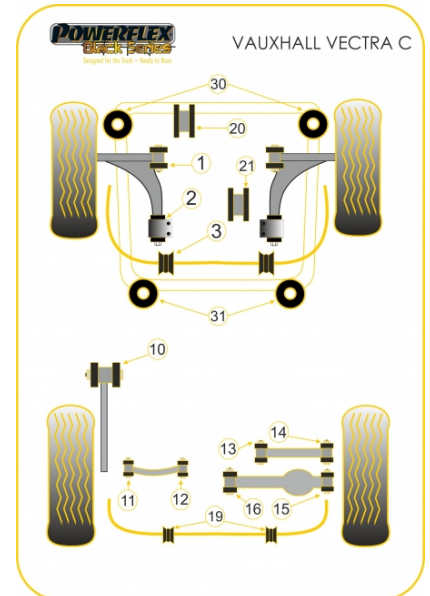

VECTRA C (2002-2008)

PRICING INFORMATION

The prices shown on our website are per bush.

To get the total pack price you will need to multiple this price by the number of bushes per vehicle.

Bush Price x Qty Per Car = Pack Price

Notes:

- Two types of front anti roll bar bushes are used, PFF66-503-* replaces single piece design PFF80-1203-* replaces the two piece design.
- PFF80-1220 rear lower engine mount insert fits cars with a bracket 86mm wide, for cars with a 79mm wide bracket use PFF80-1221.
- For diesel models use engine mount insert part number, PFF80-1220R or PFF80-1221R
- PFF80-1211 Fits arms using a spherical type bush 47mm in diameter, for arms with a 38mm rubber bush use PFR80-1217

In addition to the Black Series parts listed please check the Road Series website for other bushes suitable for this car such as engine or transmission mountings.

	POWERALIGN CAMBER BOLT KIT (12MM)	Qty Per Car 1	Diagram Ref.	Part No. PFA100-12
	FRONT LOWER WISHBONE FRONT BUSH	Qty Per Car 2	Diagram Ref. 1	Part No. PFF80-1201BLK
	FRONT LOWER WISHBONE REAR BUSH	Qty Per Car 2	Diagram Ref. 2	Part No. PFF80-1202BLK
	FRONT ANTI ROLL BAR MOUNTING BUSH 25MM	Qty Per Car 2	Diagram Ref. 3	Part No. PFF66-503-25BLK
	FRONT ANTI ROLL BAR MOUNTING BUSH 24MM (2 PIECE)	Qty Per Car 2	Diagram Ref. 3	Part No. PFF80-1203-24BLK
	FRONT ANTI ROLL BAR MOUNTING BUSH 25MM (2 PIECE)	Qty Per Car 2	Diagram Ref. 3	Part No. PFF80-1203-25BLK
	REAR TRAILING ARM FRONT BUSH	Qty Per Car 2	Diagram Ref. 10	Part No. PFR80-1210BLK