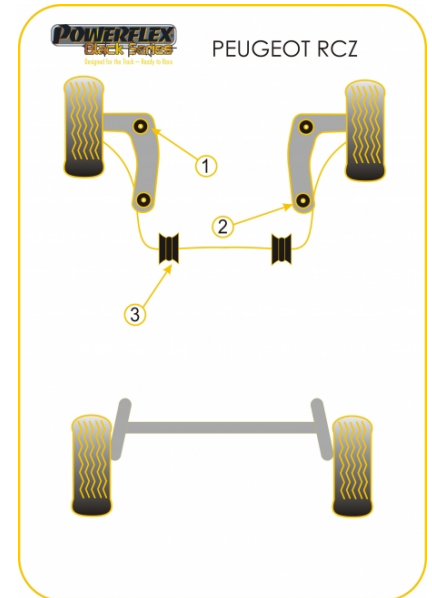

In addition to the Black Series parts listed please check the Road Series website for other bushes suitable for this car such as engine or transmission mountings.

FRONT ARM FRONT BUSH

Qty Per Car 2

Diagram Ref. 1

Part No. **PFF50-601BLK**

FRONT ARM REAR BUSH

Qty Per Car 2

Diagram Ref. 2

Part No. **PFF50-402BLK**

FRONT ANTI ROLL BAR BUSH 21MM

Qty Per Car 2

Diagram Ref. 3

Part No. **PFF50-603-21BLK**

FRONT ANTI ROLL BAR BUSH 22.5MM

Qty Per Car 2

Diagram Ref. 3

Part No. **PFF50-603-22.5BLK**

FRONT ANTI ROLL BAR BUSH 22MM

Qty Per Car 2

Diagram Ref. 3

Part No. **PFF50-603-22BLK**

FRONT ANTI ROLL BAR BUSH 23.5MM

Qty Per Car 2

Diagram Ref. 3

Part No. **PFF50-603-23.5BLK**

FRONT ANTI ROLL BAR BUSH 23MM

Qty Per Car 2

Diagram Ref. 3