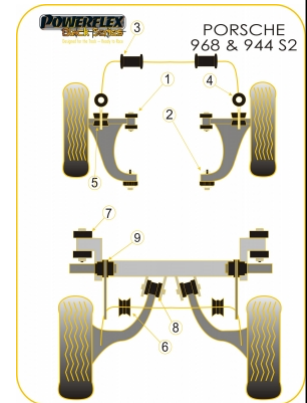

PORSCHE - 968 (1992-1995)

Notes:

- Front Wishbone Rear Bush on some vehicles have a D shaped bush with a flat for these use PFF57-303, for models with a round bush use PFF57-203
- PFF57-205-21 is for the 968 M030 30mm Anti Roll Bars only. For all others use PFF57-206

In addition to the Black Series parts listed please check the Road Series website for other bushes suitable for this car such as engine or transmission mountings.

Bush description	Quantity Per Car	Diagram Reference	Part Number	Retail Price Each
 Front Wishbone Front Bush	2	1	PFF57-101BLK	
 Front Wishbone Rear Bush	2	2	PFF57-203BLK	

	Front Wishbone Rear Bush	2	2	PFF57-303BLK
	Front Anti Roll Bar Bush 25.5mm	2	3	PFF57-204-25.5BLK
	Front Anti Roll Bar Bush 26.8mm	2	3	PFF57-204-26.8BLK
	Front Anti Roll Bar Bush 30mm	2	3	PFF57-204-30BLK
	Front Anti Roll Bar To Link Rod Bush, 21mm	2	4	PFF57-205-21BLK
	Front Anti Roll Bar Link Rod To Wishbone Bush	2	5	PFF57-210BLK
	Rear Anti Roll Bar Bush 18mm	2	6	PFF57-209-18BLK
	Rear Anti Roll Bar Bush 19mm	2	6	PFF57-209-19BLK
	Rear Anti Roll Bar Bush 20mm	2	6	PFF57-209-20BLK
	Rear Anti Roll Bar Bush 21mm	2	6	PFF57-209-21BLK
	Rear Axle Carrier Outer Mounting	2	7	PFR57-220BLK
	Rear Trailing Arm Inner Bush	2	8	PFR57-222BLK
	Rear Pivot Strut To Tube Bush	2	9	PFR57-223