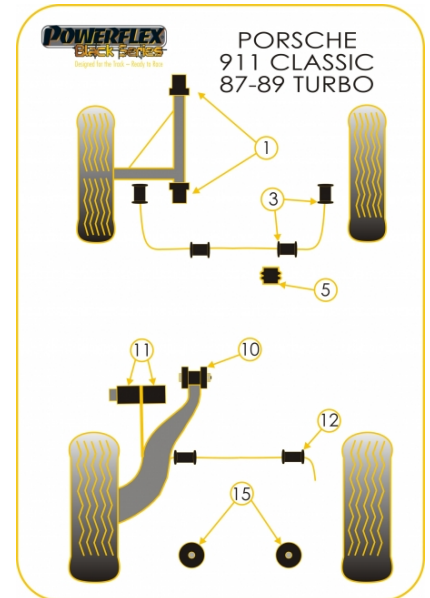

In addition to the Black Series parts listed please check the Road Series website for other bushes suitable for this car such as engine or transmission mountings.

FRONT WISHBONE INNER BUSH

Qty Per Car **4**

Diagram Ref. **1**

Part No. **PFF57-401BLK**

FRONT ANTI ROLL BAR BUSH 20MM

Qty Per Car **4**

Diagram Ref. **3**

Part No. **PFF57-403-20BLK**

FRONT ANTI ROLL BAR BUSH 22MM

Qty Per Car **4**

Diagram Ref. **10**

Part No. **PFR57-410BLK**

REAR TRAILING ARM SUPPORT PLATE BUSH

Qty Per Car **2**

Diagram Ref. **11**

Part No. **PFR57-409BLK**

REAR ANTI ROLL BAR BUSH 18MM

Qty Per Car **2**

Diagram Ref. **12**

Part No. **PFF57-209-18BLK**

REAR ANTI ROLL BAR BUSH 20MM

Qty Per Car **2**

Diagram Ref. **12**

Part No. **PFF57-209-20BLK**

REAR ANTI ROLL BAR BUSH 21MM

Qty Per Car **2**