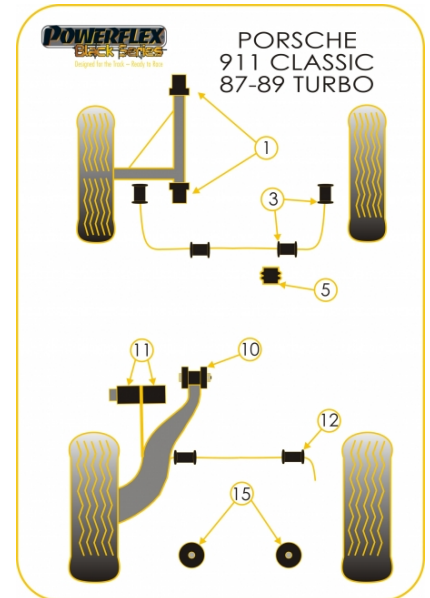

911 CLASSIC (1987 - 1989)

PRICING INFORMATION

The prices shown on our website are per bush.

To get the total pack price you will need to multiple this price by the number of bushes per vehicle.

Bush Price x Qty Per Car = Pack Price

In addition to the Black Series parts listed please check the Road Series website for other bushes suitable for this car such as engine or transmission mountings.

FRONT WISHBONE INNER BUSH

Qty Per Car **4**

Diagram Ref. **1**

Part No. **PFF57-401BLK**

FRONT ANTI ROLL BAR BUSH 20MM

Qty Per Car **4**

Diagram Ref. **3**

Part No. **PFF57-403-20BLK**

FRONT ANTI ROLL BAR BUSH 22MM

Qty Per Car **4**

Diagram Ref. **3**

Part No. **PFF57-403-22BLK**

STEERING COLUMN BEARING SUPPORT BUSH

Qty Per Car **1**

Diagram Ref. **5**

Part No. **PFF57-405BLK**

REAR TRAILING ARM INNER BUSH

Qty Per Car **2**

Diagram Ref. **10**

Part No. **PFR57-410BLK**

REAR TRAILING ARM SUPPORT PLATE BUSH

Qty Per Car **2**

Diagram Ref. **11**

Part No. **PFR57-409BLK**

REAR ANTI ROLL BAR BUSH 18MM

Qty Per Car **2**

Diagram Ref. **12**

Part No. **PFF57-209-18BLK**

REAR ANTI ROLL BAR BUSH 20MM

Qty Per Car **2**

Diagram Ref. **12**

Part No. **PFF57-209-20BLK**