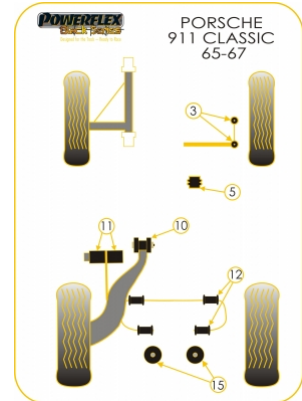

PORSCHE - 911 CLASSIC (1965-1967)

PRODUCT PRICING INFORMATION

The prices shown on our website are per bush.

To get the total pack price you will need to multiple this price by the number of bushes per vehicle.

Bush Price x Qty Per Car = Pack Price

In addition to the Black Series parts listed please check the Road Series website for other bushes suitable for this car such as engine or transmission mountings.

Bush description	Quantity Per Car	Diagram Reference	Part Number
Front Stabilizer Link Rod Bush	4	3	PFF57-402BLK
Steering Column Bearing Support Bush	1	5	PFF57-405BLK
Rear Trailing Arm Inner Bush	2	10	PFR57-410BLK
Rear Trailing Arm Support Plate Bush	2	11	PFR57-411BLK
Rear Anti Roll Bar Bush 16mm	4	12	PFR57-412-16BLK