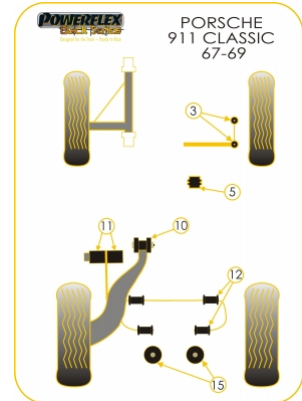

PORSCHE - 911 CLASSIC (1967 - 1969)

PRODUCT PRICING INFORMATION

The prices shown on our website are per bush.

To get the total pack price you will need to multiple this price by the number of bushes per vehicle.

Bush Price x Qty Per Car = Pack Price

In addition to the Black Series parts listed please check the Road Series website for other bushes suitable for this car such as engine or transmission mountings.

Bush description	Quantity Per Car	Diagram Reference	Part Number
Front Stabilizer Link Rod Bush	4	3	PFF57-402BLK
Steering Column Bearing Support Bush	1	5	PFF57-405BLK
Rear Trailing Arm Inner Bush	2	10	PFR57-410BLK
Rear Trailing Arm Support Plate Bush	2	11	PFR57-409BLK