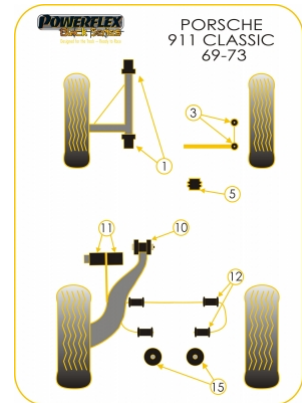

PORSCHE - 911 CLASSIC (1969 - 1973)

PRODUCT PRICING INFORMATION

The prices shown on our website are per bush.

To get the total pack price you will need to multiple this price by the number of bushes per vehicle.

Bush Price x Qty Per Car = Pack Price

In addition to the Black Series parts listed please check the Road Series website for other bushes suitable for this car such as engine or transmission mountings.

Bush description	Quantity Per Car	Diagram Reference	Part Number
Front Wishbone Inner Bush	4	1	PFF57-401BLK
Front Stabilizer Link Rod Bush	4	3	PFF57-402BLK
Steering Column Bearing Support Bush	1	5	PFF57-405BLK
Rear Trailing Arm Inner Bush	2	10	PFR57-410BLK