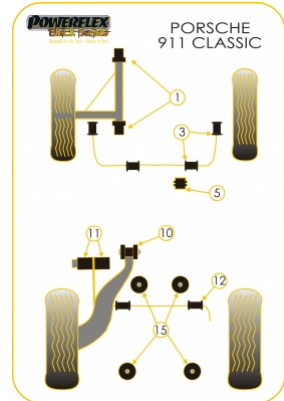

PORSCHE - 911 CLASSIC (1974-1977)

PRODUCT PRICING INFORMATION

The prices shown on our website are per bush.

To get the total pack price you will need to multiple this price by the number of bushes per vehicle.

Bush Price x Qty Per Car = Pack Price

In addition to the Black Series parts listed please check the Road Series website for other bushes suitable for this car such as engine or transmission mountings.

Bush description	Quantity Per Car	Diagram Reference	Part Number
Front Wishbone Inner Bush	4	1	PFF57-401BLK
Front Anti Roll Bar Bush 20mm	4	3	PFF57-403-20BLK
Front Anti Roll Bar Bush 22mm	4	3	PFF57-403-22BLK
Steering Column Bearing Support Bush	1	5	PFF57-405BLK