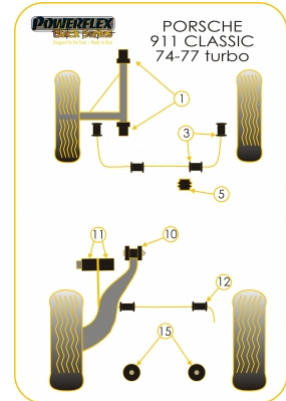

PORSCHE - 911 CLASSIC (1974-1977) TURBO

PRODUCT PRICING INFORMATION

The prices shown on our website are per bush.

To get the total pack price you will need to multiple this price by the number of bushes per vehicle.

Bush Price x Qty Per Car = Pack Price

In addition to the Black Series parts listed please check the Road Series website for other bushes suitable for this car such as engine or transmission mountings.

Bush description	Quantity Per Car	Diagram Reference	Part Number
Front Wishbone Inner Bush	4	1	PFF57-401BLK
Front Anti Roll Bar Bush 20mm	4	3	PFF57-403-20BLK
Front Anti Roll Bar Bush 22mm	4	3	PFF57-403-22BLK
Steering Column Bearing Support Bush	1	5	PFF57-405BLK