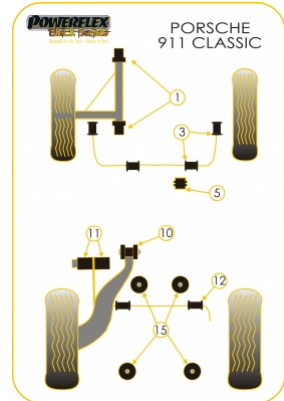

PORSCHE - 911 CLASSIC (1977 - 1986)

PRODUCT PRICING INFORMATION

The prices shown on our website are per bush.

To get the total pack price you will need to multiple this price by the number of bushes per vehicle.

Bush Price x Qty Per Car = Pack Price

In addition to the Black Series parts listed please check the Road Series website for other bushes suitable for this car such as engine or transmission mountings.

Bush description	Quantity Per Car	Diagram Reference	Part Number
Front Wishbone Inner Bush	4	1	PFF57-401BLK
Front Anti Roll Bar Bush 20mm	4	3	PFF57-403-20BLK
Front Anti Roll Bar Bush 22mm	4	3	PFF57-403-22BLK
Steering Column Bearing Support Bush	1	5	PFF57-405BLK