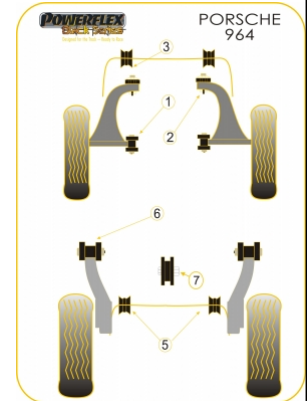

PORSCHE - 964 (1989 - 1994)

Notes.

Porsche have discontinued the rear trailing arm front bush, a replacement arm is in excess of £1000.00
 PFR57-106 replaces this bush.
 PFR57-120 replaces the original part number 96437505502.

In addition to the Black Series parts listed please check the Road Series website for other bushes suitable for this car such as engine or transmission mountings.

Bush description	Quantity Per Car	Diagram Reference	Part Number
 Front Wishbone Rear Bush	2	1	PFF57-101BLK
 Front Wishbone Front Bush	2	2	PFF57-102BLK

	Front Anti Roll Bar Bush 20mm	2	3	PFF57-601-20BLK
	Front Anti Roll Bar Bush 21mm	2	3	PFF57-601-21BLK
	Front Anti Roll Bar Bush 22mm	2	3	PFF57-601-22BLK
	Front Anti Roll Bar Bush 23mm	2	3	PFF57-601-23BLK
	Front Anti Roll Bar Bush 24mm	2	3	PFF57-601-24BLK
	Front Anti Roll Bar Bush 27mm	2	3	PFF57-601-27BLK
	Rear Trailing Arm Front Bush Click for fitting instructions	2	6	PFR57-106BLK
	Gearbox Front Mounting Bush	1	7	PFR57-120BLK
	Rear Anti Roll Bar Bush 18mm	2	5	PFF57-209-18BLK
	Rear Anti Roll Bar Bush 19mm	2	5	PFF57-209-19BLK
	Rear Anti Roll Bar Bush 20mm	2	5	PFF57-209-20BLK
	Rear Anti Roll Bar Bush 21mm	2	5	PFF57-209-21BLK
	Rear Anti Roll Bar Bush 22mm	2	5	PFF57-209-22BLK