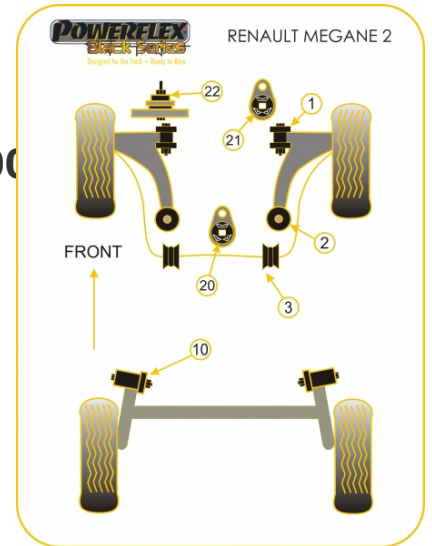

# MEGANE II INC RS 225, R26 AND CUP (2002-2006)

The prices shown on our website are per bush.

To get the total pack price you will need to multiple this price by the number of bushes per vehicle.

**Bush Price x Qty Per Car = Pack Price**

Notes:

- PFF60-501G allows on-car adjustment of camber, fit PFF60-501 for a non adjustable bush.
- PFF60-502G is caster adjustable and gives additional anti lift, fit PFF60-502 for a non adjustable bush.
- PFF60-803-\* is half the length of the bracket and uses a spacer, for models with full bush with no spacer use PFF60-503-\*.
- PFF60-820 Fits Megane II Petrol Sport models inc RS
- PFF60-920 Fits Megane II 1.5 DCi models
- PFF60-524 Is a complete replacement bush with tuneable insert, fits 2.0 Diesel models (for an insert use PFF60-527)
- PFF60-526 fits 1.4, 1.6 and 2.0L petrol engines and also 1.5L diesel engines with an extruded alloy bracket. For vehicles with a cast bracket use PFF60-524 or a rubberized bracket use either PFF60-820 or PFF60-920.
- PFF60-522 Is a complete replacement bush with tuneable insert, fits 1.5 & 2.0 Diesel models (for an insert use PFF60-525)