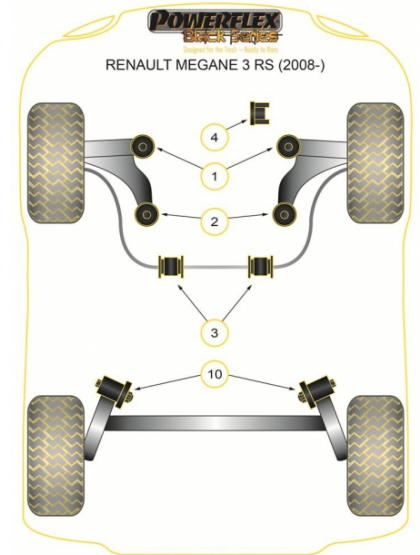

MEGANE III RS (2008-2016)

The prices shown on our website are per bush.

To get the total pack price you will need to multiple this price by the number of bushes per vehicle.

Bush Price x Qty Per Car = Pack Price

Notes

- PFF60-701G is on-car camber adjustable, for a non adjustable bush use PFF60-701
- PFF60-702G is caster adjustable and has anti-lift properties, for a non adjustable bush use PFF60-702

In addition to the Black Series parts listed please check the Road Series website for other bushes suitable for this car such as engine or transmission mountings.

FRONT ARM FRONT BUSH

Qty Per Car **2**

Diagram Ref. **1**

Part No. **PFF60-701BLK**

FRONT ARM FRONT BUSH CAMBER ADJUSTABLE

Qty Per Car **2**

Diagram Ref. **1**

Part No. **PFF60-701GBLK**

FRONT ANTI ROLL BAR BUSH - 20MM

Qty Per Car **2**

Diagram Ref. **3**

Part No. **PFF60-703-20BLK**

FRONT ANTI ROLL BAR BUSH - 22MM

Qty Per Car **2**

Diagram Ref. **3**

Part No. **PFF60-703-22BLK**