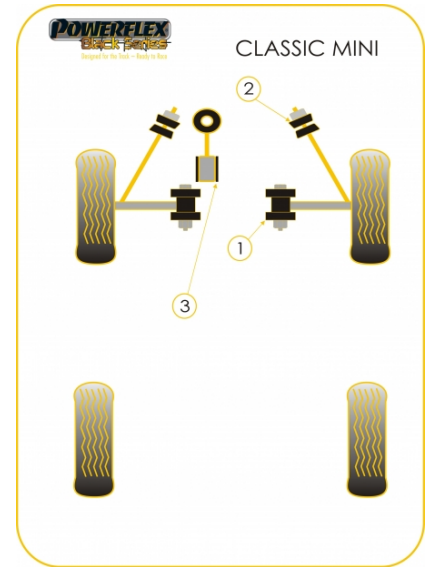

1. PFR63-110 is for Minis up to 1976.
2. PFR63-120 is for Minis 1976 onwards.

In addition to the Black Series parts listed please check the Road Series website for other bushes suitable for this car such as engine or transmission mountings.

FRONT TRACK CONTROL ARM INNER

Qty Per Car **2**

Diagram Ref. **1**

Part No. **PFF63-101BLK**

FRONT TIE BAR TO CHASSIS BUSH

Qty Per Car **2**

Diagram Ref. **2**

Part No. **PFF63-103BLK**

ENGINE STABILISER BAR BUSH KIT

Qty Per Car **1**

Diagram Ref. **3**

Part No. **PFF63-105BLK**

REAR SUB FRAME MOUNTING KIT (UPTO 1976)

Qty Per Car **1**

Diagram Ref.

Part No. **PFR63-110BLK**