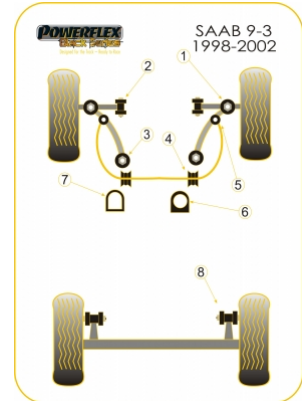

SAAB - 9-3 (1998-2002)

PRODUCT PRICING INFORMATION

The prices shown on our website are per bush.

To get the total pack price you will need to multiple this price by the number of bushes per vehicle.

Bush Price x Qty Per Car = Pack Price

In addition to the Black Series parts listed please check the Road Series website for other bushes suitable for this car such as engine or transmission mountings.

Bush description	Quantity Per Car	Diagram Reference	Part Number
 PowerAlign Camber Bolt Kit (12mm) Click for fitting instructions	1		PFA100-12
 Front Track Control Arm Outer Bush	2	1	PFF66-301BLK
 Front Track Control Arm Inner Bush	2	2	PFF66-302BLK
 Front Tie Bar Rear Bush	2	3	PFF66-303BLK
 Front Anti Roll Bar Mounting 24mm	2	4	PFF66-204-24BLK