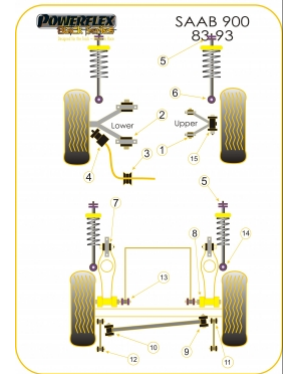

SAAB - 900 (1983-1993)

PRODUCT PRICING INFORMATION

The prices shown on our website are per bush.

To get the total pack price you will need to multiple this price by the number of bushes per vehicle.

Bush Price x Qty Per Car = Pack Price

In addition to the Black Series parts listed please check the Road Series website for other bushes suitable for this car such as engine or transmission mountings.

Bush description	Quantity Per Car	Diagram Reference	Part Number
 Rear Beam To Wishbone Bush	2	8	PFR66-415BLK
 Front Wishbone Upper Arm Bush	4	1	PFF66-401BLK
 Front Wishbone Lower Bush	4	2	PFF66-402BLK
 Front Anti Roll Bar Mounting	2	3	PFF66-403BLK

	Front Anti Roll Bar To Wishbone Bush	2	4	PFF66-404BLK
	Rear Wishbone Front Mounting Bush	2	7	PFR66-410BLK
	Rear Axle Side To Side Location Axle Bush	1	9	PFR66-416BLK
	Rear Axle Side To Side Location Body Bush	1	10	PFR66-417BLK
	Rear Link Rod Front Bush To Axle	2	11	PFR66-419BLK
	Rear Link Rod Rear Bush To Chassis	2	12	PFR66-418BLK
	Front Wishbone Upper Outer Bush	2	15	PFF66-422BLK
	Steering Rack Mounting	2		PFF66-430BLK
	Alternator Adjuster Arm Bush	1		PFF66-431
	Alternator Mounting Bracket Bush	1		PFF66-432