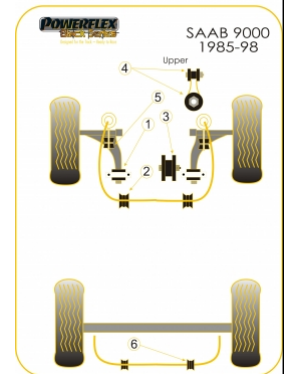

### Notes:

- PFF66-120 fits cars upto 1993 fitted with a manual gearbox.
- PFF66-121 fits cars from 1994 with a manual gearbox, also cars fitted with an automatic gearbox 1985 to 1998.

In addition to the Black Series parts listed please check the Road Series website for other bushes suitable for this car such as engine or transmission mountings.

Bush description	Quantity Per Car	Diagram Reference	Part Number
 <b>Front Wishbone Rear Bush</b>	2	1	<b>PFF66-101BLK</b>
 <b>Gearbox Mounting up to 94 only</b>	1	3	<b>PFF66-120BLK</b>