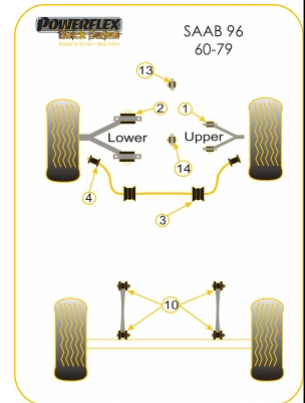

SAAB - 96 (1960-1979)

PRODUCT PRICING INFORMATION

The prices shown on our website are per bush.

To get the total pack price you will need to multiple this price by the number of bushes per vehicle.

Bush Price x Qty Per Car = Pack Price

In addition to the Black Series parts listed please check the Road Series website for other bushes suitable for this car such as engine or transmission mountings.

Bush description	Quantity Per Car	Diagram Reference	Part Number
 Front Wishbone Upper Arm Bush	4	1	PFF66-401BLK
 Front Wishbone Lower Bush	4	2	PFF66-402BLK
 Front Anti Roll Bar Mounting Bush 12.7mm	2	3	PFF66-406-12.7BLK
 Front Anti Roll Bar To Wishbone Mounting Bush	2	4	PFF66-407BLK

	Rear Trailing Arm Bush	4	10	PFR66-414BLK
	Engine Stay Mounting Bush	1	13	PFF66-413BLK
	Gearbox Stay Mounting Bush	1	14	PFF66-413BLK