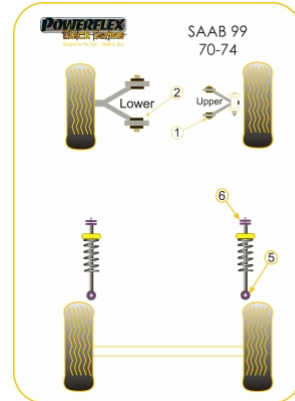

SAAB - 99 (1970-1974)

PRODUCT PRICING INFORMATION

The prices shown on our website are per bush.

To get the total pack price you will need to multiple this price by the number of bushes per vehicle.

Bush Price x Qty Per Car = Pack Price

In addition to the Black Series parts listed please check the Road Series website for other bushes suitable for this car such as engine or transmission mountings.

Bush description	Quantity Per Car	Diagram Reference	Part Number
 Front Wishbone Upper Arm Bush	4	1	PFF66-401BLK
 Front Wishbone Lower Bush	4	2	PFF66-402BLK