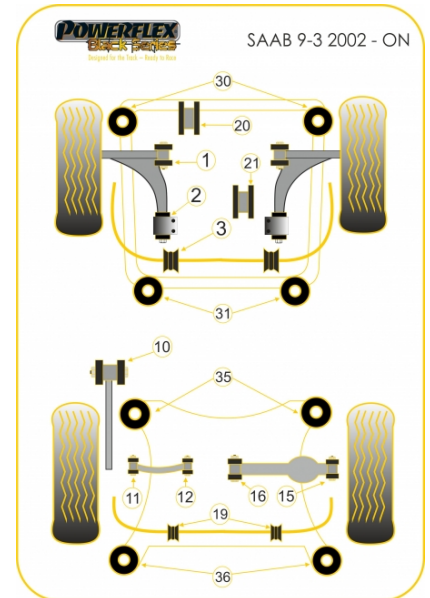

9-3 (2002-)

PRICING INFORMATION

The prices shown on our website are per bush.

To get the total pack price you will need to multiple this price by the number of bushes per vehicle.

Bush Price x Qty Per Car = Pack Price

Notes:

- Two types of front anti roll bar bushes are used, PFF66-503-* replaces single piece design PFF80-1203-* replaces the two piece design.
- Vehicles upto 2005 use PFF66-521 rear lower engine mount insert (rectangular sleeve), vehicles manufactured after 2005 use PFF80-1221 (round sleeve)
- For diesel models use engine mount insert part numbers, PFF80-1220R & PFF66-521R or PFF80-1221R
- PFR80-1211 Fits arms using a spherical type bush 47mm in diameter, for arms with a 38mm rubber bush use PFR80-1217
- PFR80-1235 & PFR80-1236 Fit saloon and estate 2 wheel drive models only, not 4x4 or cabriolet.

In addition to the Black Series parts listed please check the Road Series website for other bushes suitable for this car such as engine or transmission mountings.

POWERALIGN CAMBER BOLT KIT (12MM)

Qty Per Car **1**

Diagram Ref.

Part No. **PFA100-12**

FRONT LOWER WISHBONE FRONT BUSH

Qty Per Car **2**

Diagram Ref. **1**

Part No. **PFF80-1201BLK**

FRONT LOWER WISHBONE REAR BUSH

Qty Per Car **2**

Diagram Ref. **2**

Part No. **PFF80-1202BLK**

FRONT ANTI ROLL BAR MOUNTING BUSH 25MM

Qty Per Car **2**

Diagram Ref. **3**

Part No. **PFF66-503-25BLK**

FRONT ANTI ROLL BAR MOUNTING BUSH 24MM (2 PIECE)

Qty Per Car **2**

Diagram Ref. **3**

Part No. **PFF80-1203-24BLK**

FRONT ANTI ROLL BAR MOUNTING BUSH 25MM (2 PIECE)

Qty Per Car **2**

Diagram Ref. **3**

Part No. **PFF80-1203-25BLK**