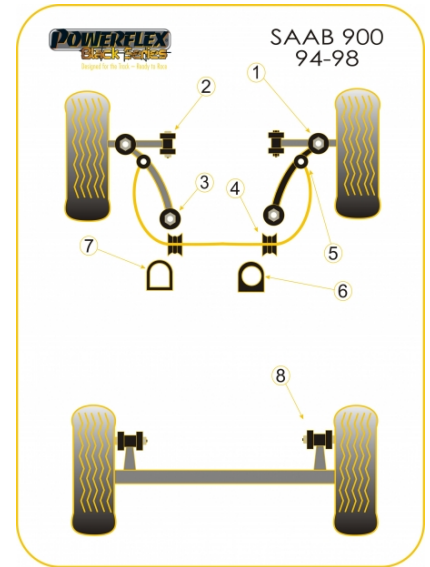

NOTE

- PFF66-301 fits models produced between 1995 to 1998 and measures 58mm diameter. It does not fit 1994 models.
- For models produced in 1994, use PFF66-306 which is a smaller bush measuring 45mm diameter.
- PFF66-303 does not fit 1994 models, fits models from 1995 onwards.

In addition to the Black Series parts listed please check the Road Series website for other bushes suitable for this car such as engine or transmission mountings.

FRONT TRACK CONTROL ARM OUTER BUSH

Qty Per Car **2**

Diagram Ref. **1**

Part No. **PFF66-301BLK**

FRONT TRACK CONTROL ARM INNER BUSH

Qty Per Car **2**

Diagram Ref. **2**

Part No. **PFF66-302BLK**

FRONT TIE BAR REAR BUSH

Qty Per Car **2**

Diagram Ref. **3**

Part No. **PFF66-303BLK**

FRONT ANTI ROLL BAR MOUNTING 24MM

Qty Per Car **2**

Diagram Ref. **4**

Part No. **PFF66-204-24BLK**

FRONT ANTI ROLL BAR DROP LINK BUSH

Qty Per Car **2**