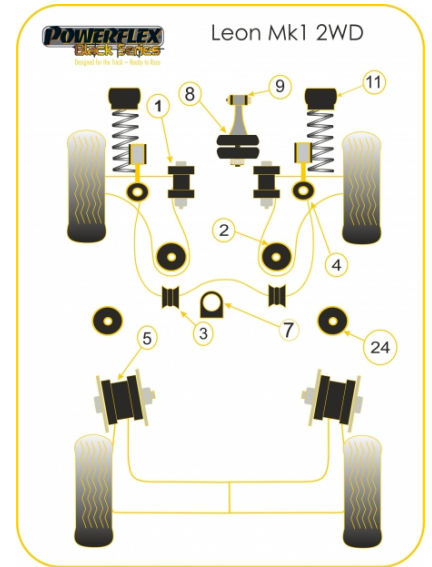

LEON & CUPRA MK1 TYP 1M 2WD (1999-2005)

The prices shown on our website are per bush.
To get the total pack price you will need to multiple this price by the number of bushes per vehicle.

Bush Price x Qty Per Car = Pack Price

Notes

- For pressed steel front wishbones use PFF85-201 & PFF85-410
- For cast wishbones use PFF85-201 or PFF3-501 & PFF3-610. On cast wishbones the later cars have a larger 45mm bush, in this case please use PFF3-501. For earlier cars with a 30mm bush please use PFF85-201. (Neither PFF85-201 or PFF85-410 fit the Cupra R)
- PFF85-414 Is for Race use and is a rose joint type bush, it fits both pressed steel and cast wishbones

Pressed Steel Wishbone