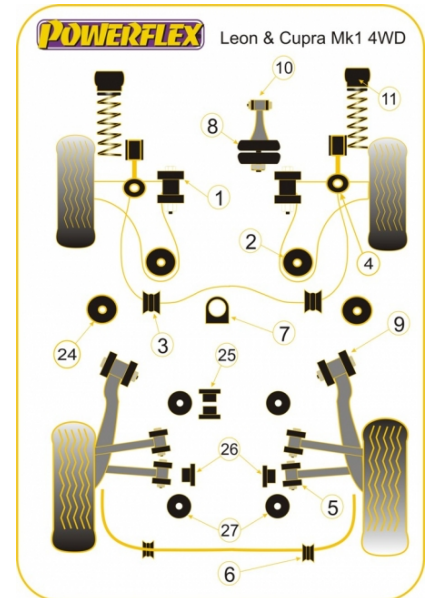

LEON & CUPRA MK1 TYP 1M 4WD (1999-2005)

The prices shown on our website are per bush.

To get the total pack price you will need to multiple this price by the number of bushes per vehicle.

Bush Price x Qty Per Car = Pack Price

Notes

- For pressed steel front wishbones use PFF85-201 & PFF85-410
- For cast wishbones use PFF85-201 or PFF3-501 & PFF3-610.
- On cast wishbones the later cars have a larger 45mm bush, in this case please use PFF3-501.
- For earlier cars with a 30mm bush please use PFF85-201.
- PFF85-414 Is for Race use and is a rose joint type bush, it fits both pressed steel and cast wishbones
- PFR3-510G offers on-car Camber adjustment, for non adjustable bush use PFR3-510

Pressed Steel Wishbone