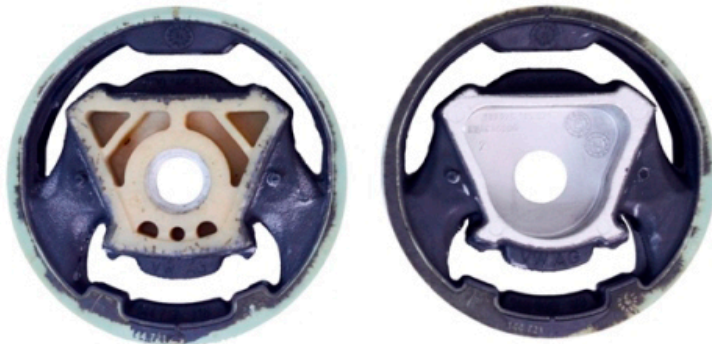

OCTAVIA 5E UP TO 150PS REAR BEAM

The prices shown on our website are per bush.

To get the total pack price you will need to multiple this price by the number of bushes per vehicle.

Bush Price x Qty Per Car = Pack Price

Model	Displacement	
1.2 TSI	1197 ccm, I4, 16V DOHC, turbocharged	63kW (86 PS; 85 hp)
1.2 TSI	1197 ccm, I4, 16V DOHC, turbocharged	77kW (105 PS; 103 hp)
1.4 G-TEC	1395 ccm, I4, 16V DOHC, TSI bi-fuel, turbocharged	81 Kw (110 PS; 109 hp)
1.6 TDI	1598 ccm, I4, 16V DOHC, common-rail, turbocharged	66kW (90 PS; 89 hp)
1.6 TDI	1598 ccm, I4, 16V DOHC, common-rail, turbocharged	77kW (105 PS; 103 hp)
1.6 TDI GreenLine	1598 ccm, I4, 16V DOHC, common-rail, turbocharged	81 Kw (110 PS; 107 hp)
2.0 TDI	1968 ccm, I4, 16V DOHC, common-rail, turbocharged	105 Kw (143 PS; 141 hp)
2.0 TDI	1968 ccm, I4, 16V DOHC, common-rail, turbocharged	110 kW (150 PS; 148 hp)

- PFF85-802G allows on car adjustment of caster +/- 0,33 degrees.
- PFF85-830 is an insert for OEM part number 5Q0198 037 A.
- PFF85-831 is a complete bush for OEM part number 5Q0198 037 A.
- PFF85-832 is an insert for OEM part number 5Q0198 037 B.
- PFF85-833 is a complete bush for OEM part number 5Q0198 037 B.

Use PFF85-830 Or PFF85-831 For OEM
part number 5Q0198 037 A

Use PFF85-832 Or PFF85-833 For OEM
part number 5Q0198 037 B

In addition to the Black Series parts listed please check the Road Series website for other bushes suitable for this car such as engine or transmission mountings.