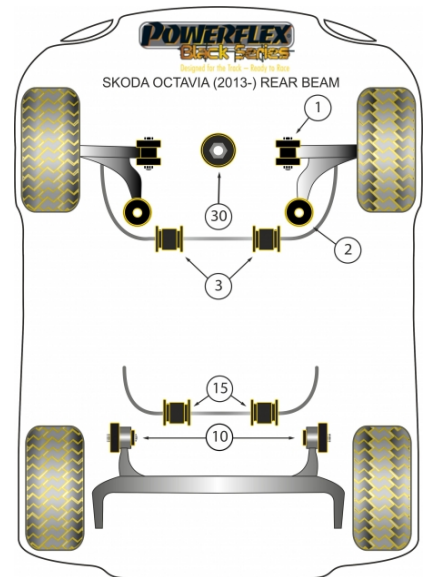

OCTAVIA 5E UP TO 150PS REAR BEAM

The prices shown on our website are per bush.

To get the total pack price you will need to multiple this price by the number of bushes per vehicle.

Bush Price x Qty Per Car = Pack Price

- PFF85-802G allows on car adjustment of caster +/- 0,33 degrees.
- PFF85-830 is an insert for OEM part number 5Q0198 037 A.
- PFF85-831 is a complete bush for OEM part number 5Q0198 037 A.
- PFF85-832 is an insert for OEM part number 5Q0198 037 B.
- PFF85-833 is a complete bush for OEM part number 5Q0198 037 B.

Use PFF85-830 Or PFF85-831 For OEM
part number 5Q0198 037 A

Use PFF85-832 Or PFF85-833 For OEM
part number 5Q0198 037 B

In addition to the Black Series parts listed please check the Road Series website for other bushes suitable for this car such as engine or transmission mountings.

REAR ANTI ROLL BAR BUSH 20.7MM

Qty Per Car **2**

Diagram Ref. **15**

Part No. **PFR85-815-20.7BLK**

LOWER ENGINE MOUNT INSERT (LARGE)

Qty Per Car **1**

Diagram Ref. **30**

Part No. **PFF85-830BLK**