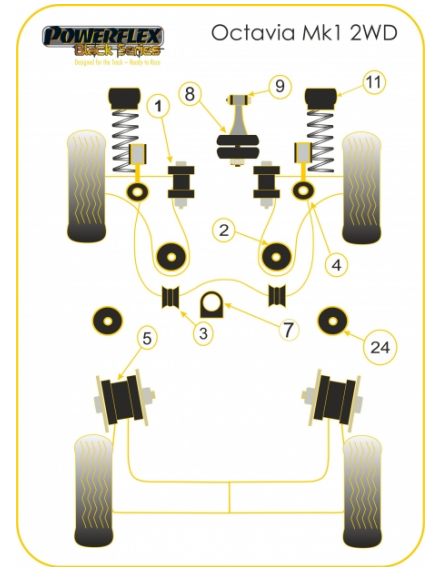

Notes

- PFF85-414 Is for Race use and is a rose joint type bush
- PFR85-610 fits models with a 69mm diameter bore rear beam.
For vehicles with 72.5mm bore please use PFR85-415.

In addition to the Black Series parts listed please check the Road Series website for other bushes suitable for this car such as engine or transmission mountings.

FRONT WISHBONE FRONT BUSH

Qty Per Car **2**

Diagram Ref. **1**

Part No. **PFF85-201BLK**

FRONT WISHBONE REAR BUSH

Qty Per Car **2**

Diagram Ref. **2**

Part No. **PFF85-410BLK**

FRONT ANTI ROLL BAR LINK BUSH KIT

Qty Per Car **2**

Diagram Ref. **4**

Part No. **PFF85-412BLK**

REAR BEAM MOUNTING BUSH, 72.5MM

Qty Per Car **2**

Diagram Ref. **5**

Part No. **PFR85-415BLK**

FRONT SUBFRAME REAR BUSH

Qty Per Car **2**

Diagram Ref. **24**

Part No. **PFF85-424BLK**

BUMP STOP KIT

Qty Per Car **1**

Diagram Ref.

Part No. **BS2006K**