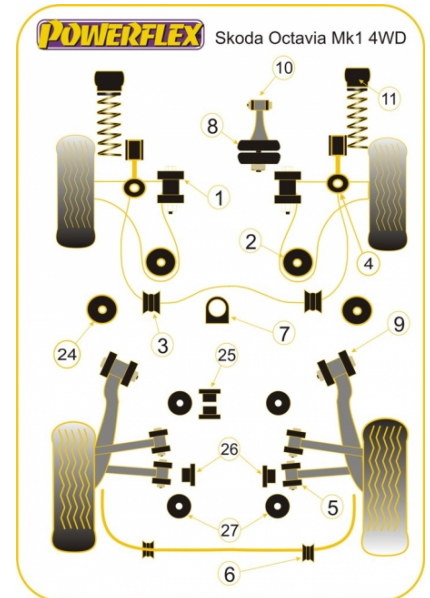

#### Notes

- PFF85-414 is a Rose Jointed Bush For Motorsport Use
- PFR3-510G offers on-car Camber adjustment, for non adjustable bush use PFR3-510

*In addition to the Black Series parts listed please check the Road Series website for other bushes suitable for this car such as engine or transmission mountings.*

#### FRONT WISHBONE FRONT BUSH

Qty Per Car **2**

Diagram Ref. **1**

Part No. **PFF85-201BLK**

#### FRONT WISHBONE REAR BUSH

Qty Per Car **2**

Diagram Ref. **2**

Part No. **PFF85-410BLK**

## REAR ARM INNER BUSH CAMBER ADJUSTABLE

Qty Per Car **4**

Diagram Ref. **5**

Part No. **PFR3-510GBLK**

---