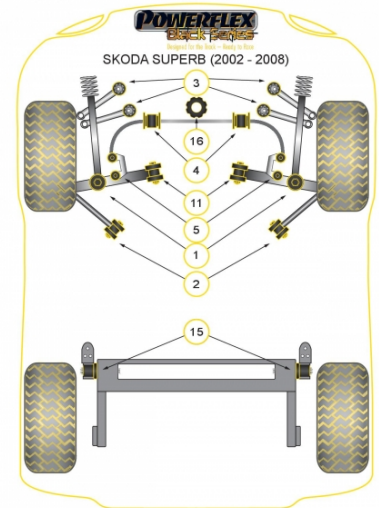

*In addition to the Black Series parts listed please check the Road Series website for other bushes suitable for this car such as engine or transmission mountings.*

### FRONT TIE BAR REAR BUSH

Qty Per Car **2**

Diagram Ref. **2**

Part No. **PFF3-202BLK**

### FRONT UPPER ARM TO CHASSIS BUSH CAMBER ADJUSTABLE

Qty Per Car **4**

Diagram Ref. **3**

Part No. **PFF3-203GBLK**

### FRONT ANTI ROLL BAR BUSH 29MM

Qty Per Car **2**

Diagram Ref. **4**

Part No. **PFF3-204-29BLK**