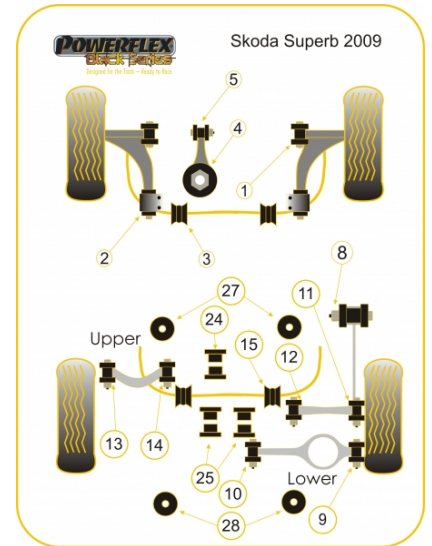

Notes

- PFF85-501G is on-car camber adjustable offering +/-0.5° of adjustment, for a non adjustable bush use PFF85-501.
- PFF85-502G gives 1° of additional caster angle and anti lift properties, the bush is supplied pre fitted into the new bracket, for a bush without geometry adjustment use PFF85-502.
- PFF85-504 fits vehicles upto the middle of 2008, please check the picture of the 2 bushes in order to identify the insert you require.
- PFF85-704 fits vehicles from the middle of 2008 on, please check the picture of the 2 bushes in order to identify the insert you require.
- PFR85-524, PFR85-525, PFR85-527 & PFR85-528 fit 4 wheel drive models only.

FRONT WISHBONE FRONT BUSH

Qty Per Car 2

Diagram Ref. 1

Part No. **PFF85-501BLK**

FRONT WISHBONE FRONT BUSH CAMBER ADJUSTABLE

Qty Per Car 2

Diagram Ref. 1

Part No. **PFF85-501GBLK**

REAR ANTI ROLL BAR BUSH 20.7MM

Qty Per Car 2

Diagram Ref. 15

Part No. **PFR85-515-20.7BLK**

REAR ANTI ROLL BAR BUSH 21.7MM

Qty Per Car 2

Diagram Ref. 15

Part No. **PFR85-515-21.7BLK**

BUMP STOP KIT

Qty Per Car **1**

Diagram Ref.

Part No. **BS2006K**
