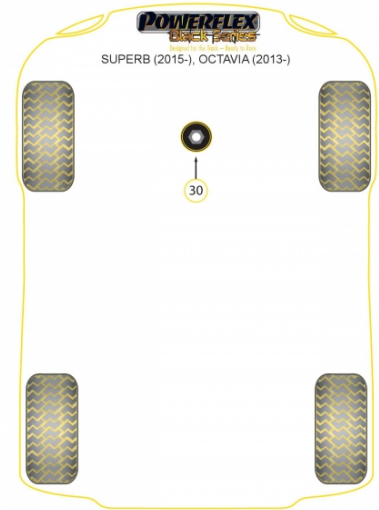

#### Bush Price x Qty Per Car = Pack Price

- PFF85-830 is an insert for OEM part number 5Q0198 037 A.
- PFF85-831 is a complete bush for OEM part number 5Q0198 037 A.
- PFF85-832 is an insert for OEM part number 5Q0198 037 B.
- PFF85-833 is a complete bush for OEM part number 5Q0198 037 B.

Use PFF85-830 & PFF85-831 For OEM part number 5Q0198 037 A

Use PFF85-832 & PFF85-833 For OEM part number 5Q0198 037 B

In addition to the Black Series parts listed please check the Road Series website for other bushes suitable for this car such as engine or transmission mountings.