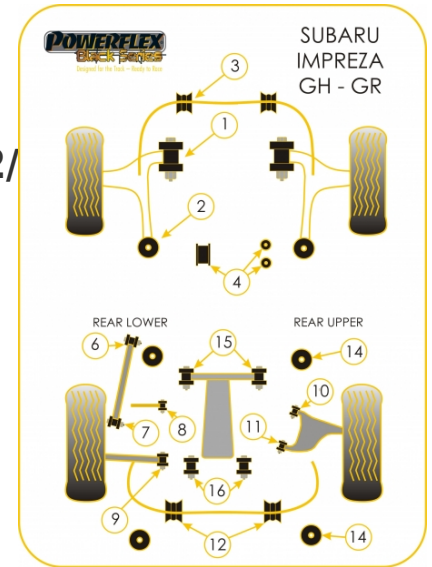

#### Bush Price x Qty Per Car = Pack Price

- PFR69-510GBLK allows on car camber adjustment with a range of +/- 1.0 degree, must be used in conjunction with PFR69-511GBLK.

In addition to the Black Series parts listed please check the Road Series website for other bushes suitable for this car such as engine or transmission mountings.

### REAR UPPER ARM INNER FRONT BUSH ADJUSTABLE

Qty Per Car 2

Diagram Ref. 10

Part No. **PFR69-510GBLK**

### REAR ANTI ROLL BAR BUSH 18MM

Qty Per Car 2

Diagram Ref. 12

Part No. **PFR69-512-18BLK**

### REAR ANTI ROLL BAR BUSH 20MM

Qty Per Car 2

Diagram Ref. 12

Part No. **PFR69-512-20BLK**