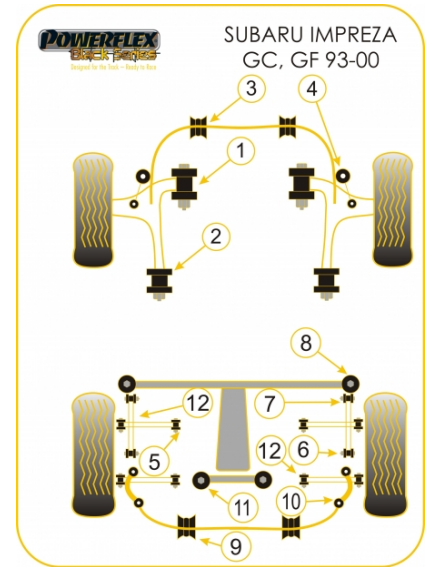

Bush Price x Qty Per Car = Pack Price

Notes

- Front wishbones can be steel or alloy. Our bushes will fit both
- The front of the two rear tie bars on each side has a smaller sleeve bush on the inner end next to the diff. For one rear tie bar car kit order 6 x PFR69-110 & 2 x PFR69-111
- PFF69-107 will only fit Impreza's with pressed steel lower arms
- PFR69-122's are for rear diffs that mount directly to the subframe
- PFF69-102G is Geometry Adjustable and allows +/-0.33 degrees of Caster adjustment
- PFR69-123 Fits early JDM RA & UK WRX models using a seperate diff mounting bracket, use PFR69-122 where diff mounts directly to subframe.

In addition to the Black Series parts listed please check the Road Series website for other bushes suitable for this car such as engine or transmission mountings.

POWERALIGN CAMBER BOLT KIT (14MM)

Qty Per Car **1**

Diagram Ref.

Part No. **PFA100-14**

FRONT WISHBONE FRONT BUSH

Qty Per Car **2**

Diagram Ref. **1**

Part No. **PFF69-101BLK**

FRONT WISHBONE REAR BUSH

Qty Per Car **2**

Diagram Ref. **2**

Part No. **PFF69-102BLK**

FRONT ARM REAR BUSH - CASTER ADJUST

Qty Per Car **2**

Diagram Ref. **2**

Part No. **PFF69-102GBLK**

FRONT ANTI ROLL BAR TO CHASSIS BUSH 18MM

Qty Per Car **2**