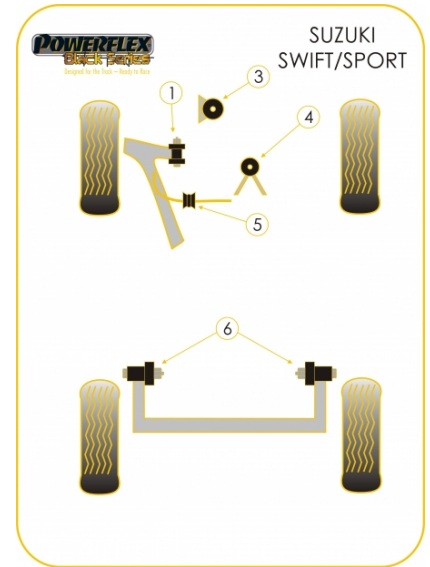

SWIFT SPORT (ZC31S) (2007 - 2010)

PRICING INFORMATION

The prices shown on our website are per bush.

To get the total pack price you will need to multiple this price by the number of bushes per vehicle.

Bush Price x Qty Per Car = Pack Price

POWERALIGN CAMBER BOLT KIT (12MM)

Qty Per Car **1**

Diagram Ref.

Part No. **PFA100-12**

FRONT LOWER WISHBONE FRONT BUSH

Qty Per Car **2**

Diagram Ref. **1**

Part No. **PFF73-301BLK**

GEARBOX MOUNT FRONT BUSH INSERT

Qty Per Car **1**

Diagram Ref. **3**

Part No. **PFF73-303BLK**

REAR ENGINE MOUNT BUSH INSERT

Qty Per Car **1**

Diagram Ref. **4**

Part No. **PFF73-304BLK**

FRONT ANTI ROLL BAR BUSH 21MM

Qty Per Car **2**

Diagram Ref. **5**

Part No. **PFF73-305-21BLK**

REAR BEAM MOUNT BUSH

Qty Per Car **2**

Diagram Ref. **6**

Part No. **PFR73-306BLK**