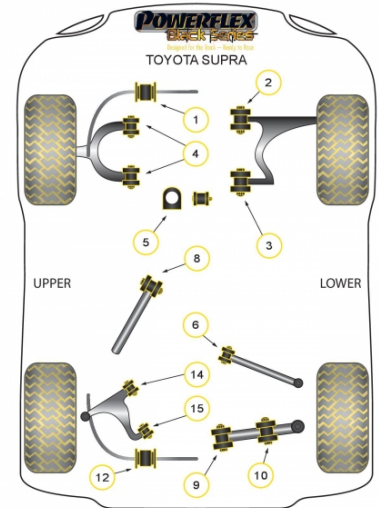

Notes:

- PFR76-610 fits 39mm hole
- PFR76-611 fits 40.5mm hole

In addition to the Black Series parts listed please check the Road Series website for other bushes suitable for this car such as engine or transmission mountings.

FRONT ANTI ROLL BAR BUSH 29MM

Qty Per Car 2

Diagram Ref. 1

Part No. **PFF76-601BLK**

FRONT LOWER WISHBONE FRONT BUSH

Qty Per Car 2

Diagram Ref. 2

Part No. **PFF76-602BLK**

REAR TRACK CONTROL ARM OUTER BUSH

Qty Per Car **2**

Diagram Ref. **10**

Part No. **PFR76-611BLK**

REAR ANTI ROLL BAR BUSH 21MM

Qty Per Car **2**

Diagram Ref. **12**

Part No. **PFR76-612-21BLK**

REAR ANTI ROLL BAR BUSH 22MM

Qty Per Car **2**

Diagram Ref. **12**

Part No. **PFR76-612BLK**

REAR UPPER ARM FRONT BUSH

Qty Per Car **2**

Diagram Ref. **14**

Part No. **PFR76-614BLK**