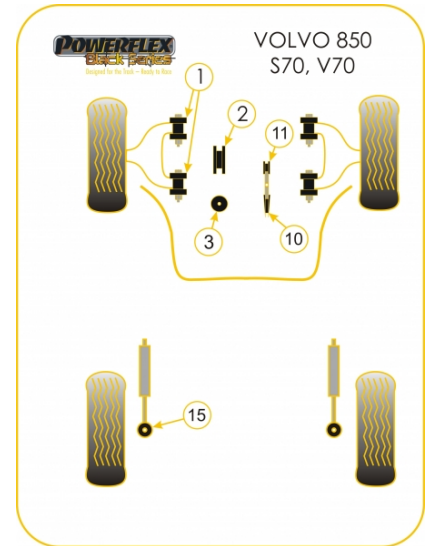

Notes

- PFF88-101 Does Not Fit All Wheel Drive, Diesel Or Police Models
- PFF88-106 Fits Petrol Models Only With The Later Superseded Bracket Volvo Supply As A Replacement For All Models Or Fitted As Standard To 70 Series Year 1999 To 2000 (50mm Diameter Bush)
- PFF88-107 Fits Petrol Models With The Original Bracket (36mm Diameter Bush)
- PFR 88-901 Fits Front Wheel Drive Vehicles Only

In addition to the Black Series parts listed please check the Road Series website for other bushes suitable for this car such as engine or transmission mountings.

POWERALIGN CAMBER BOLT KIT (12MM)

Qty Per Car **1**

Diagram Ref.

Part No. **PFA100-12**

FRONT WISHBONE LOWER BUSH

Qty Per Car **4**

Diagram Ref. **1**

Part No. **PFF88-101BLK**

FRONT UPPER ENGINE MOUNTING

Qty Per Car **1**

Diagram Ref. **2**

Part No. **PFF88-105BLK**

FRONT UPPER BULKHEAD MOUNT 50MM

Qty Per Car **1**

Diagram Ref. **3**

Part No. **PFF88-106BLK**

FRONT UPPER BULKHEAD MOUNT 36MM

Qty Per Car **1**