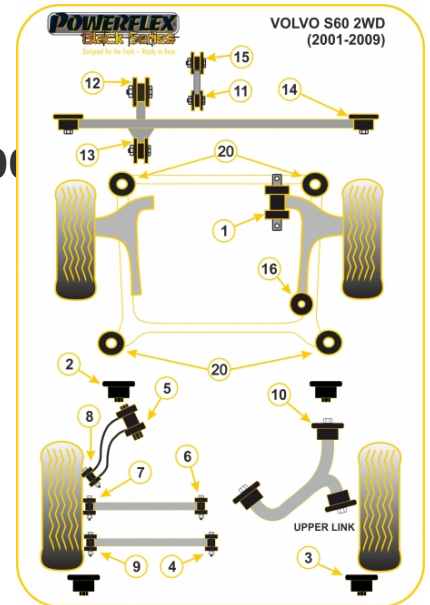

S60 (2001-2009), V70-MK2, S80-MK1 (2000-2009)

PRICING INFORMATION

The prices shown on our website are per bush.

To get the total pack price you will need to multiple this price by the number of bushes per vehicle.

Bush Price x Qty Per Car = Pack Price

Notes

- PFF88-612 Fits Petrol Models Only, fits round bush bracket only
- PFF88-622 Fits later cars with cross shape bracket
- PFF88-103 Fits D5 Diesel Models Only, fits round bush bracket only
- PFF88-623 Fits later diesel cars with a cross shaped bracket
- PFF88-611 fits 5 cylinder models only

In addition to the Black Series parts listed please check the Road Series website for other bushes suitable for this car such as engine or transmission mountings.

POWERALIGN CAMBER BOLT KIT (14MM)

Qty Per Car **1**

Diagram Ref. **N/A**

Part No. **PFA100-14**

FRONT LOWER WISHBONE FRONT BUSH

Qty Per Car **2**

Diagram Ref. **1**

Part No. **PFF88-601BLK**

FRONT ARM REAR BUSH

Qty Per Car **2**

Diagram Ref. **16**

Part No. **PFF88-600BLK**

FRONT SUB FRAME MOUNT INSERT

Qty Per Car **4**

Diagram Ref. **20**

Part No. **PFF88-120BLK**

REAR BEAM FRONT MOUNTING BUSH

Qty Per Car **2**

Diagram Ref. **2**

Part No. **PFR88-602BLK**

REAR BEAM REAR MOUNTING BUSH

Qty Per Car **2**

Diagram Ref. **3**

Part No. **PFR88-603BLK**

REAR INNER REAR LOWER ARM

Qty Per Car **2**

Diagram Ref. **4**

Part No. **PFR88-604BLK**