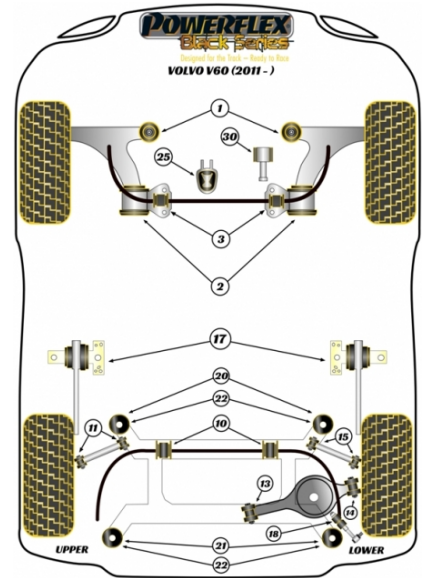

V60 (2011 ON)

The prices shown on our website are per bush.

To get the total pack price you will need to multiple this price by the number of bushes per vehicle.

Bush Price x Qty Per Car = Pack Price

- PFF88-1030 fits all 5 and 6 cylinders Volvo engines, D3 & D4 2L Diesel engines, T4 2L Petrol engine and 5T 2.5L engines.
- Please check front and rear anti-roll bar size before ordering.

PFF19-1925 FITS LOWER ENGINE MOUNT WITH THIS PROFILE ONLY

In addition to the Black Series parts listed please check the Road Series website for other bushes suitable for this car such as engine or transmission mountings.

FRONT ARM FRONT BUSH

Qty Per Car 2

Diagram Ref. **01**

Part No. **PFF19-1901BLK**

FRONT ARM REAR BUSH

Qty Per Car 2

Diagram Ref. **2**

Part No. **PFF19-1902BLK**

FRONT ANTI ROLL BAR TO CHASSIS BUSH 22MM

Qty Per Car 2

Diagram Ref. **3**

Part No. **PFF19-1603-22BLK**

REAR ANTI-ROLL BAR BUSH

Qty Per Car 2

Diagram Ref. **10**

Part No. **PFR19-1910-20.3BLK**

REAR UPPER ARM BUSH

Qty Per Car 4

Diagram Ref. **11**

Part No. **PFR19-1911BLK**

REAR LOWER ARM INNER BUSH

Qty Per Car 2

Diagram Ref. **13**

Part No. **PFR19-1913BLK**