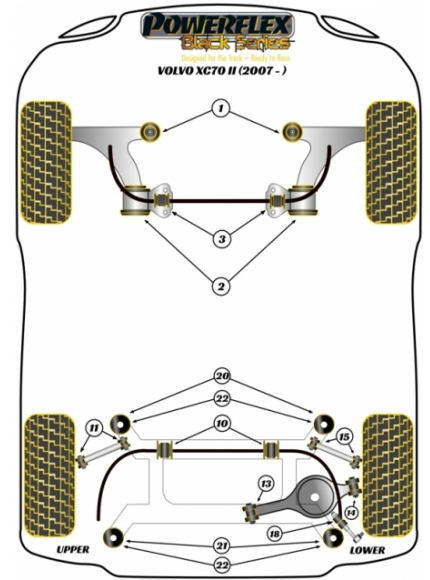

- Please check front and rear anti-roll bar size before ordering.

PFF19-1925 FITS LOWER ENGINE MOUNT WITH THIS PROFILE ONLY

In addition to the Black Series parts listed please check the Road Series website for other bushes suitable for this car such as engine or transmission mountings.

POWERALIGN CAMBER BOLT KIT (14MM)

Qty Per Car **1**

Diagram Ref. **N/A**

Part No. **PFA100-14**

FRONT ARM FRONT BUSH

Qty Per Car **2**

Diagram Ref. **01**

Part No. **PFF19-1901BLK**

FRONT ARM REAR BUSH

Qty Per Car **2**

Diagram Ref. **2**

Part No. **PFF19-1902BLK**

FRONT ANTI ROLL BAR TO CHASSIS BUSH 22MM

Qty Per Car **2**

Diagram Ref. **3**

Part No. **PFF19-1603-22BLK**

REAR TOE LINK ARM BUSH

Qty Per Car **4**

Diagram Ref. **15**

Part No. **PFR19-1915BLK**

REAR ANTI ROLL BAR TO LINK ROD BUSH

Qty Per Car **2**

Diagram Ref. **18**

Part No. **PFR19-1918BLK**