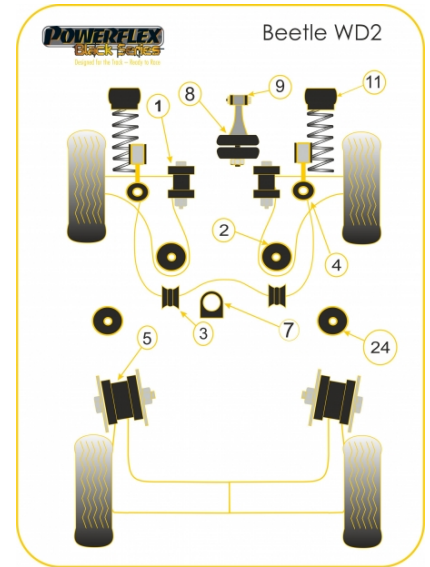

FRONT WISHBONE FRONT BUSH

Qty Per Car **2**

Diagram Ref. **1**

Part No. **PFF85-201BLK**

FRONT WISHBONE REAR BUSH

Qty Per Car **2**

Diagram Ref. **2**

Part No. **PFF85-410BLK**

FRONT WISHBONE REAR BUSH (RACE USE)

Qty Per Car **2**

Diagram Ref. **2**

Part No. **PFF85-414BLK**

FRONT ANTI ROLL BAR MOUNT 21MM

Qty Per Car **2**

Diagram Ref. **3**

Part No. **PFF85-411-21BLK**

REAR BEAM MOUNTING BUSH, 72.5MM

Qty Per Car **2**

Diagram Ref. **5**

Part No. **PFR85-415BLK**

REAR BEAM MOUNTING BUSH, 69MM

Qty Per Car **2**

Diagram Ref. **5**

Part No. **PFR85-610BLK**

BUMP STOP KIT

Qty Per Car **1**

Diagram Ref.

Part No. **BS2006K**
