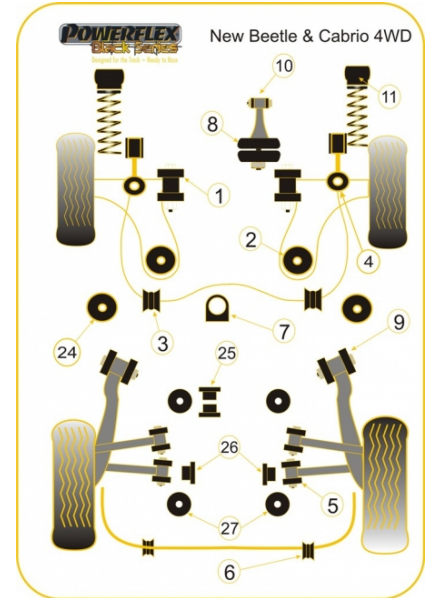

NEW BEETLE & CABRIO 4MOTION (1998-2011)

PRICING INFORMATION

The prices shown on our website are per bush.

To get the total pack price you will need to multiple this price by the number of bushes per vehicle.

Bush Price x Qty Per Car = Pack Price

Notes

- On the front wishbones the later cars have a larger 45mm bush, in this case please use PFF3-501.
- For earlier cars with a 30mm bush please use PFF85-201.
- PFF85-414 Is for Race use and is a rose joint type bush
- PFR3-510G offers on-car Camber adjustment, for non adjustable bush use PFR3-510

In addition to the Black Series parts listed please check the Road Series website for other bushes suitable for this car such as engine or transmission mountings.

FRONT WISHBONE FRONT BUSH

Qty Per Car **2**

Diagram Ref. **1**

Part No. **PFF85-201BLK**

FRONT WISHBONE REAR BUSH

Qty Per Car **2**

Diagram Ref. **2**

Part No. **PFF85-410BLK**

FRONT ANTI ROLL BAR MOUNT 21MM

Qty Per Car **2**

Diagram Ref. **3**

Part No. **PFF85-411-21BLK**

FRONT ANTI ROLL BAR LINK BUSH KIT

Qty Per Car **2**

Diagram Ref. **4**

Part No. **PFF85-412BLK**

REAR ARM INNER BUSH CAMBER ADJUSTABLE

Qty Per Car **4**

Diagram Ref. **5**

Part No. **PFR3-510GBLK**

REAR ANTI ROLL BAR MOUNTING 14MM

Qty Per Car **2**

Diagram Ref. **6**

Part No. **PFR3-511-14BLK**

REAR ANTI ROLL BAR MOUNTING 15MM

Qty Per Car **2**

Diagram Ref. **6**

Part No. **PFR3-511-15BLK**